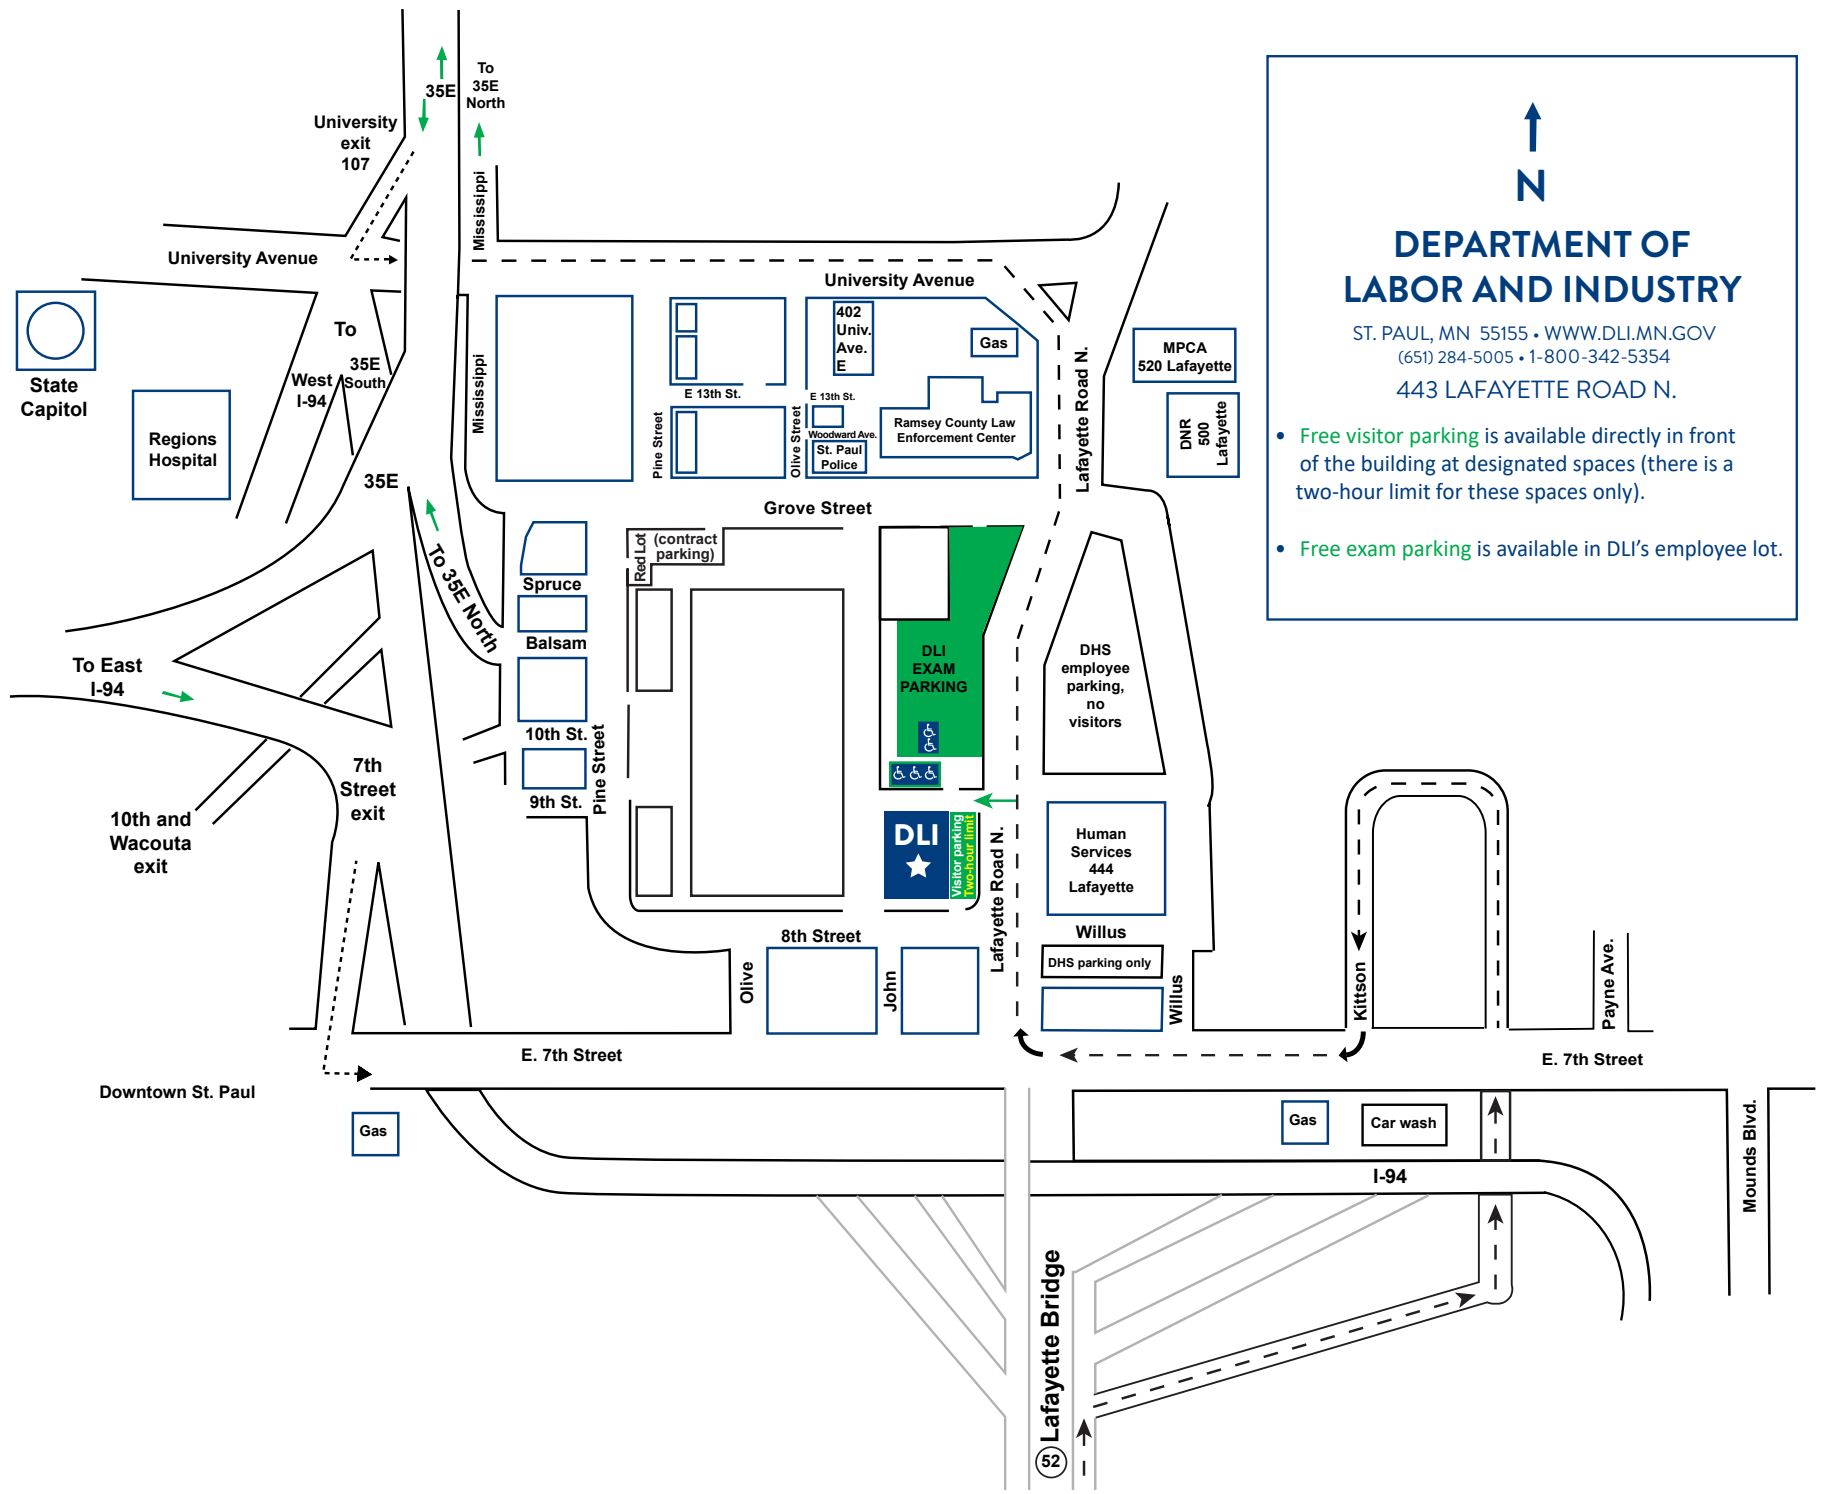

Driving directions

From the west

Follow highway I-94 east to the 7th Street exit. Turn left on 7th Street and travel east three blocks to Lafayette Road N. Turn left on Lafayette Road N. and go two blocks to DLI (on the left).

From the east

Follow highway I-94 west to the Mounds Blvd. exit. Follow Mounds Blvd. to 7th Street. Turn left on 7th Street and travel west 1/4 mile to Lafayette Road N. Turn right on Lafayette Road N. and go two blocks to DLI (on the left).

From the north

Follow highway I-35E south to the University Ave. exit. Turn left on University Ave. and travel east three blocks to Lafayette Road N. Turn right on Lafayette Road N. and go three blocks to DLI (on the right).

From the south

Follow highway 52 north across the Lafayette bridge. Take the first exit toward E 7th St/MN-5; continue onto Kittson St. which will bring you to E. 7th Street. Turn right onto E. 7th Street, travel two blocks and turn right at the stoplights onto Lafayette Road N. DLI will be on your left after one block.