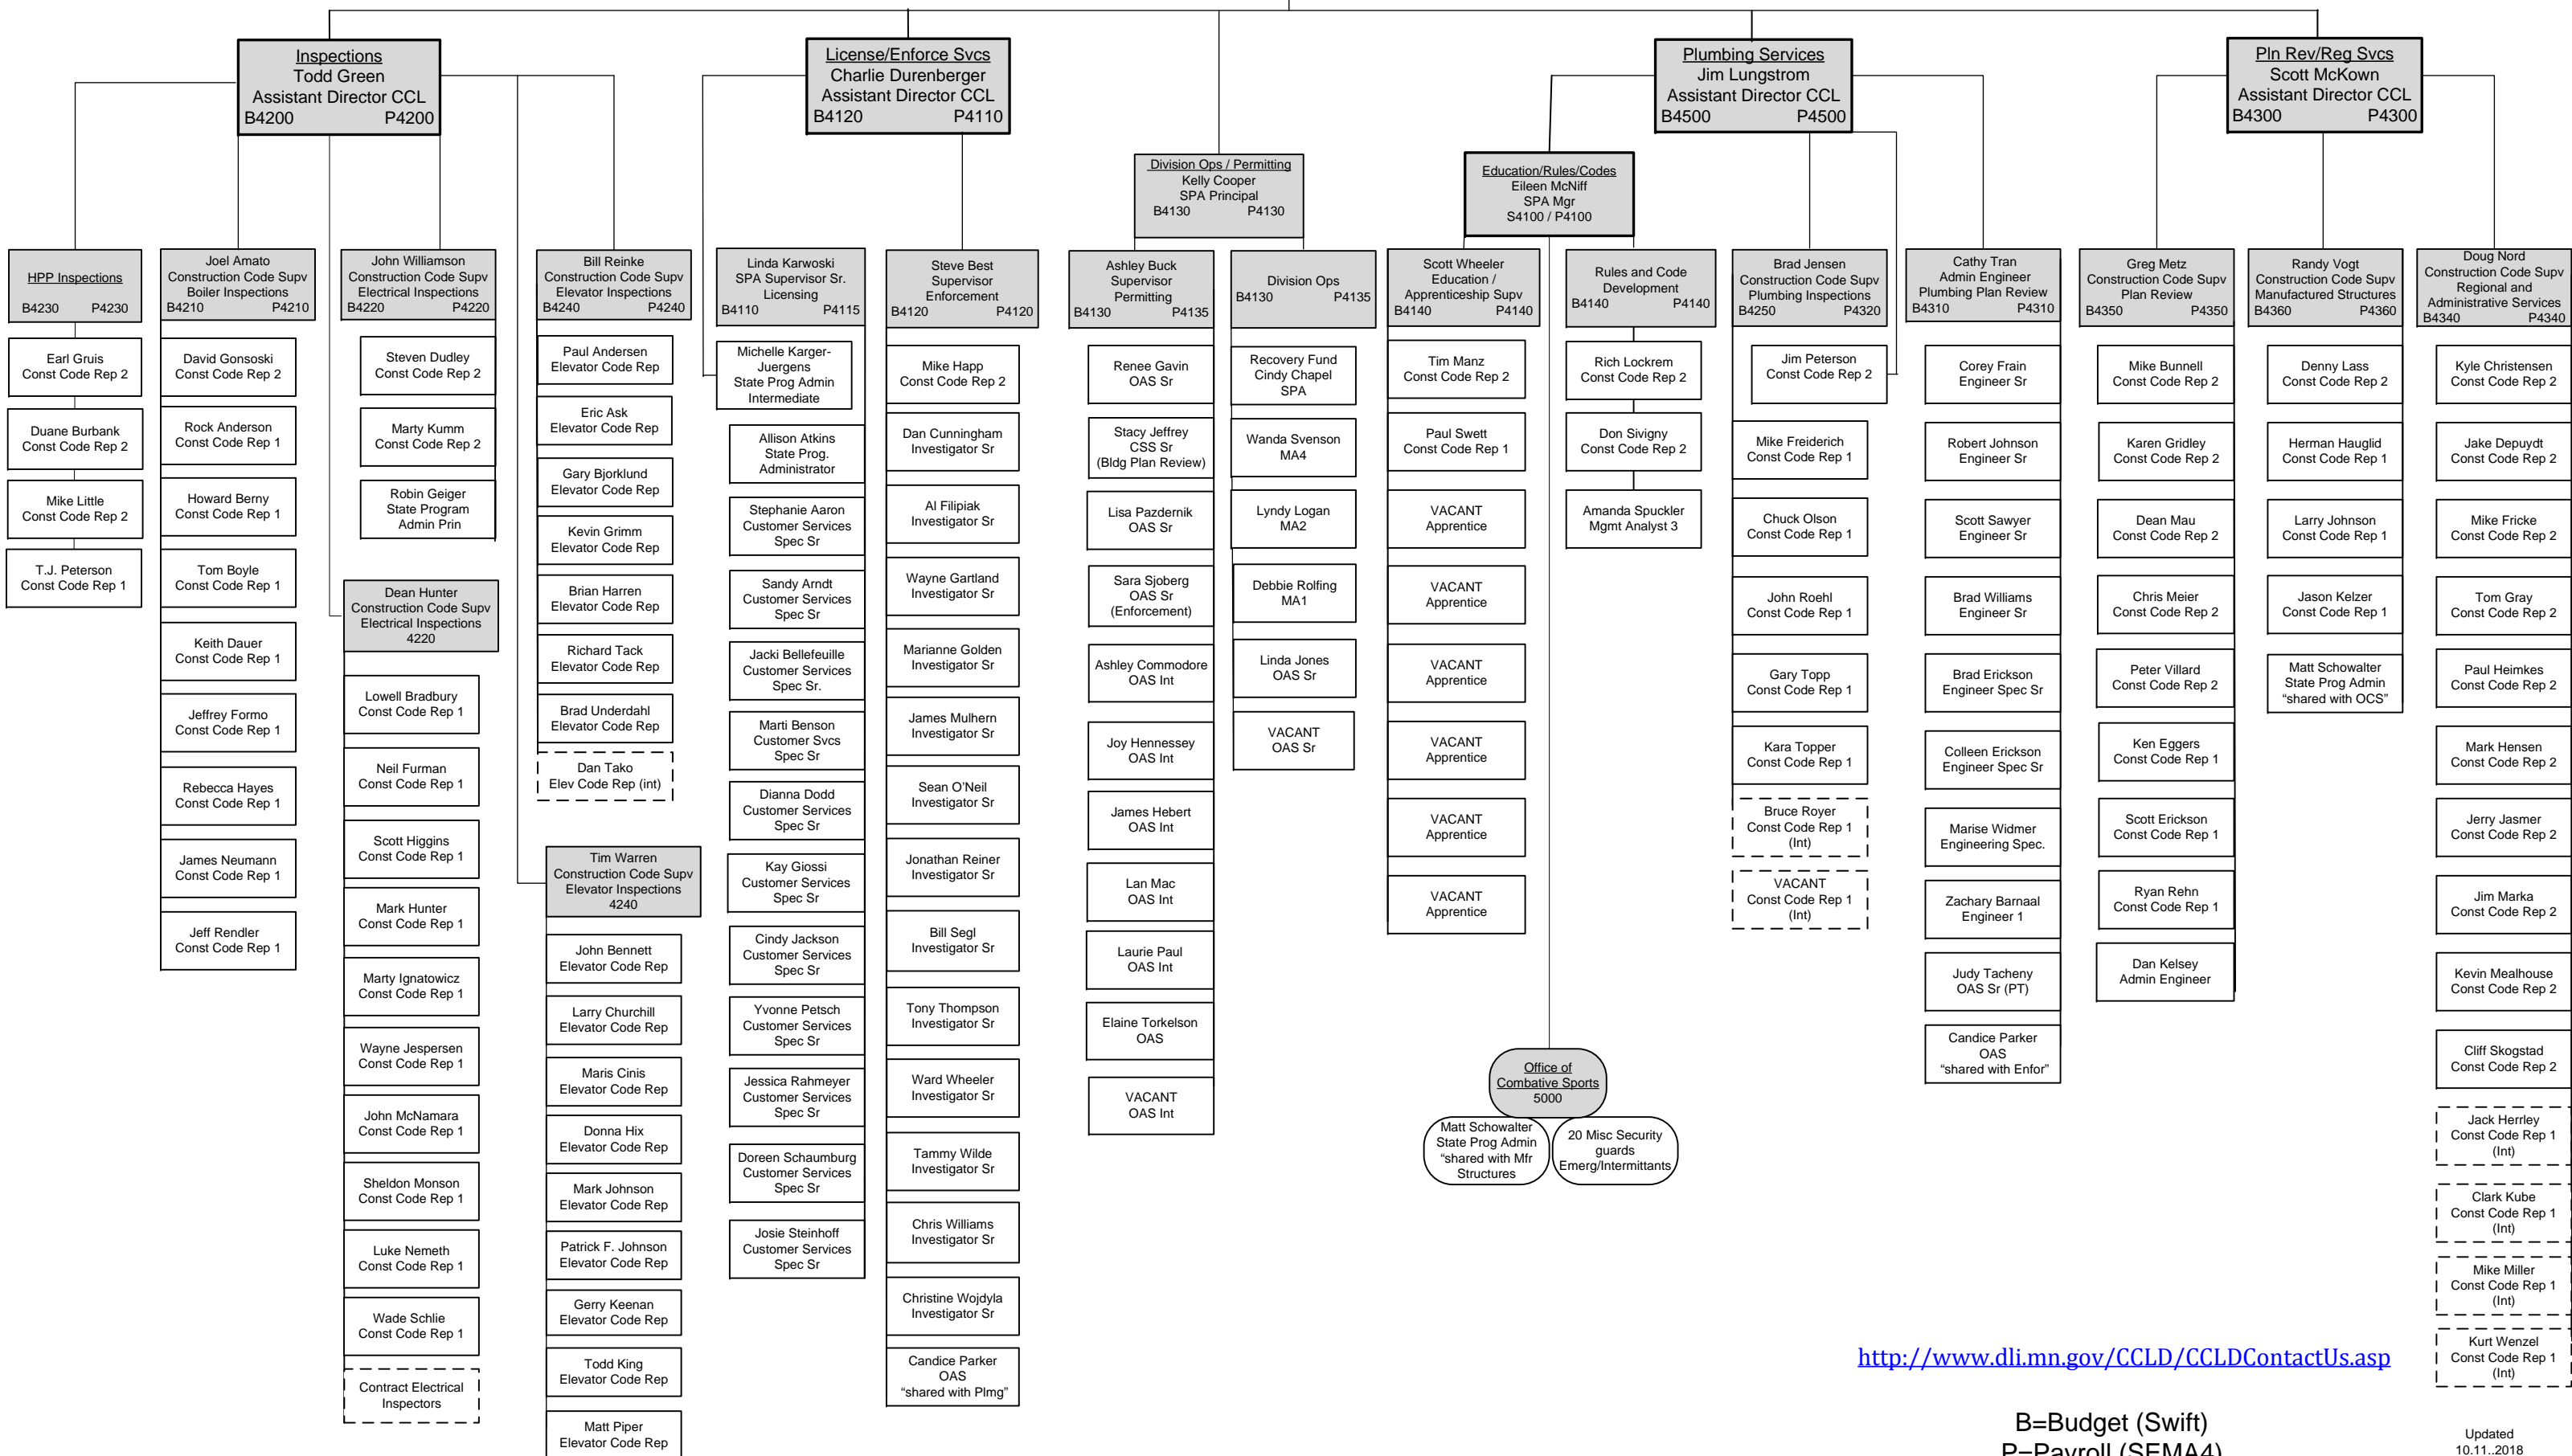

Construction Codes and Licensing Organizational Chart

Construction Codes & Licensing
Scott McLellan
Assistant Commissioner
B4000 P4000

<http://www.dli.mn.gov/CCLD/CCLDContactUs.asp>

B=Budget (Swift)
P=Payroll (SEMA4)

Updated
10.11.2018