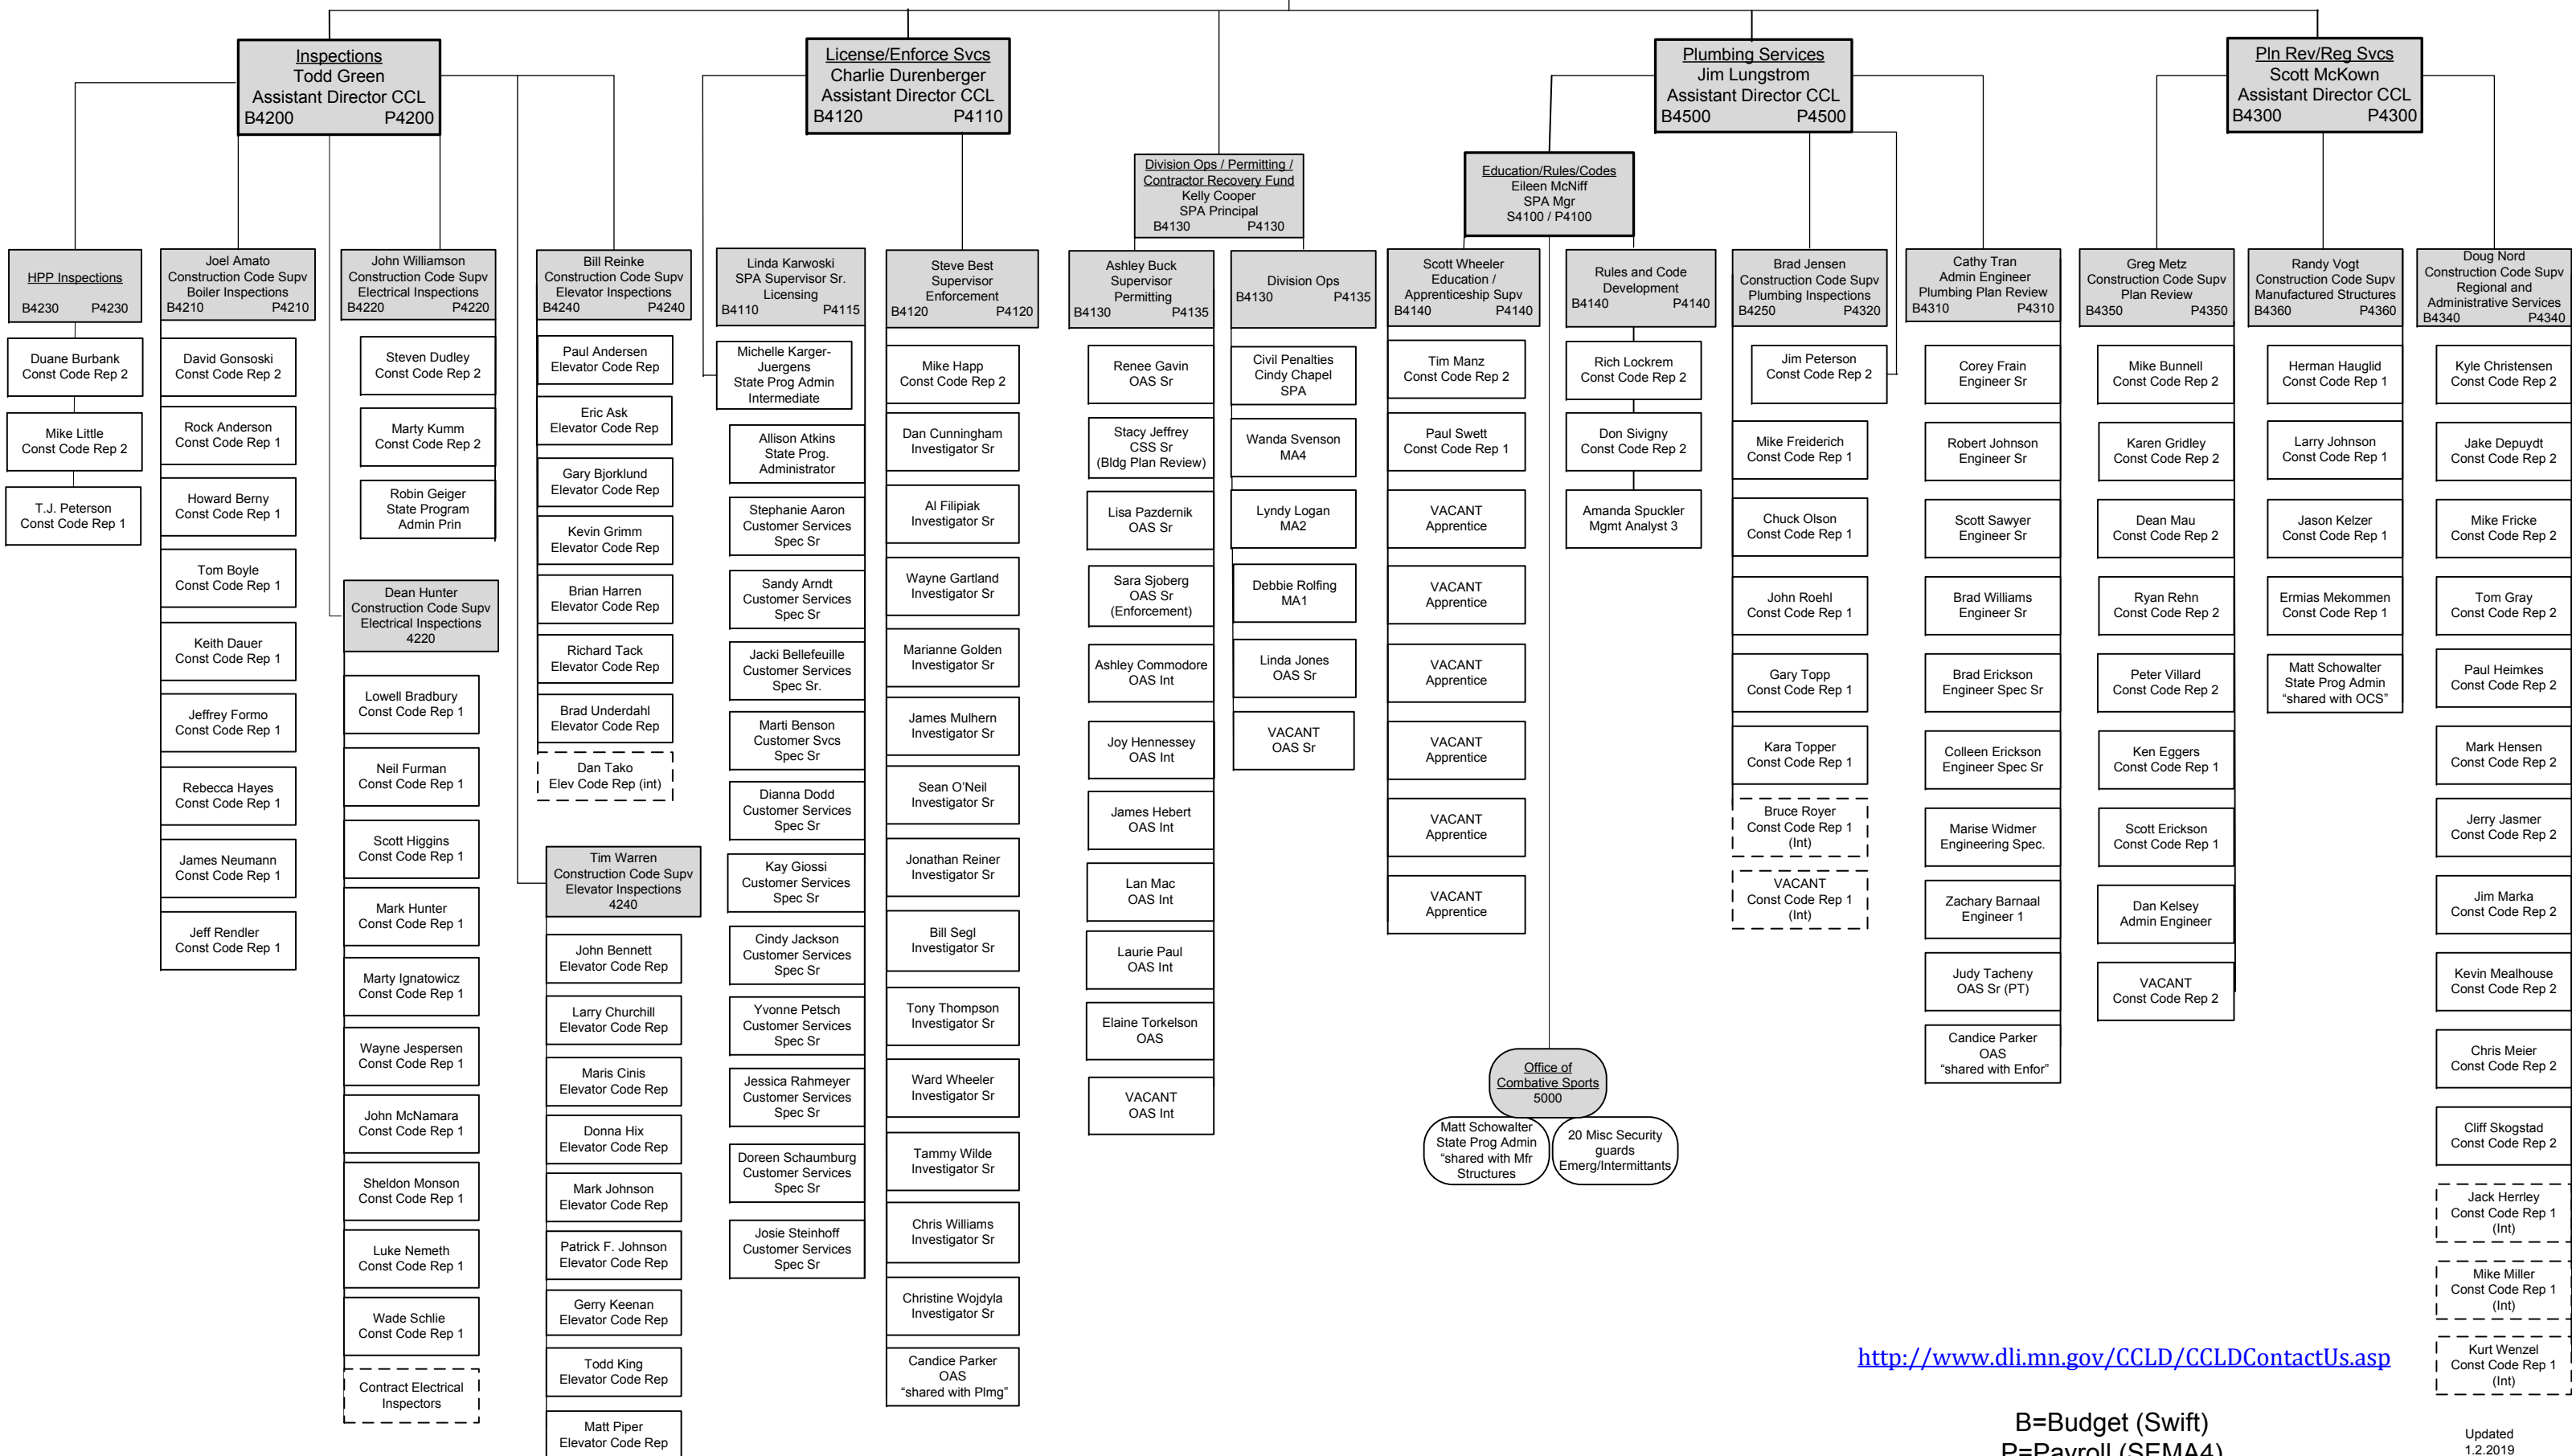

Construction Codes and Licensing Organizational Chart

Construction Codes & Licensing
Scott McLellan
Assistant Commissioner
B4000 P4000

<http://www.dli.mn.gov/CCLD/CCLDContactUs.asp>

B=Budget (Swift)
P=Payroll (SEMA4)

Updated
1.2.2019