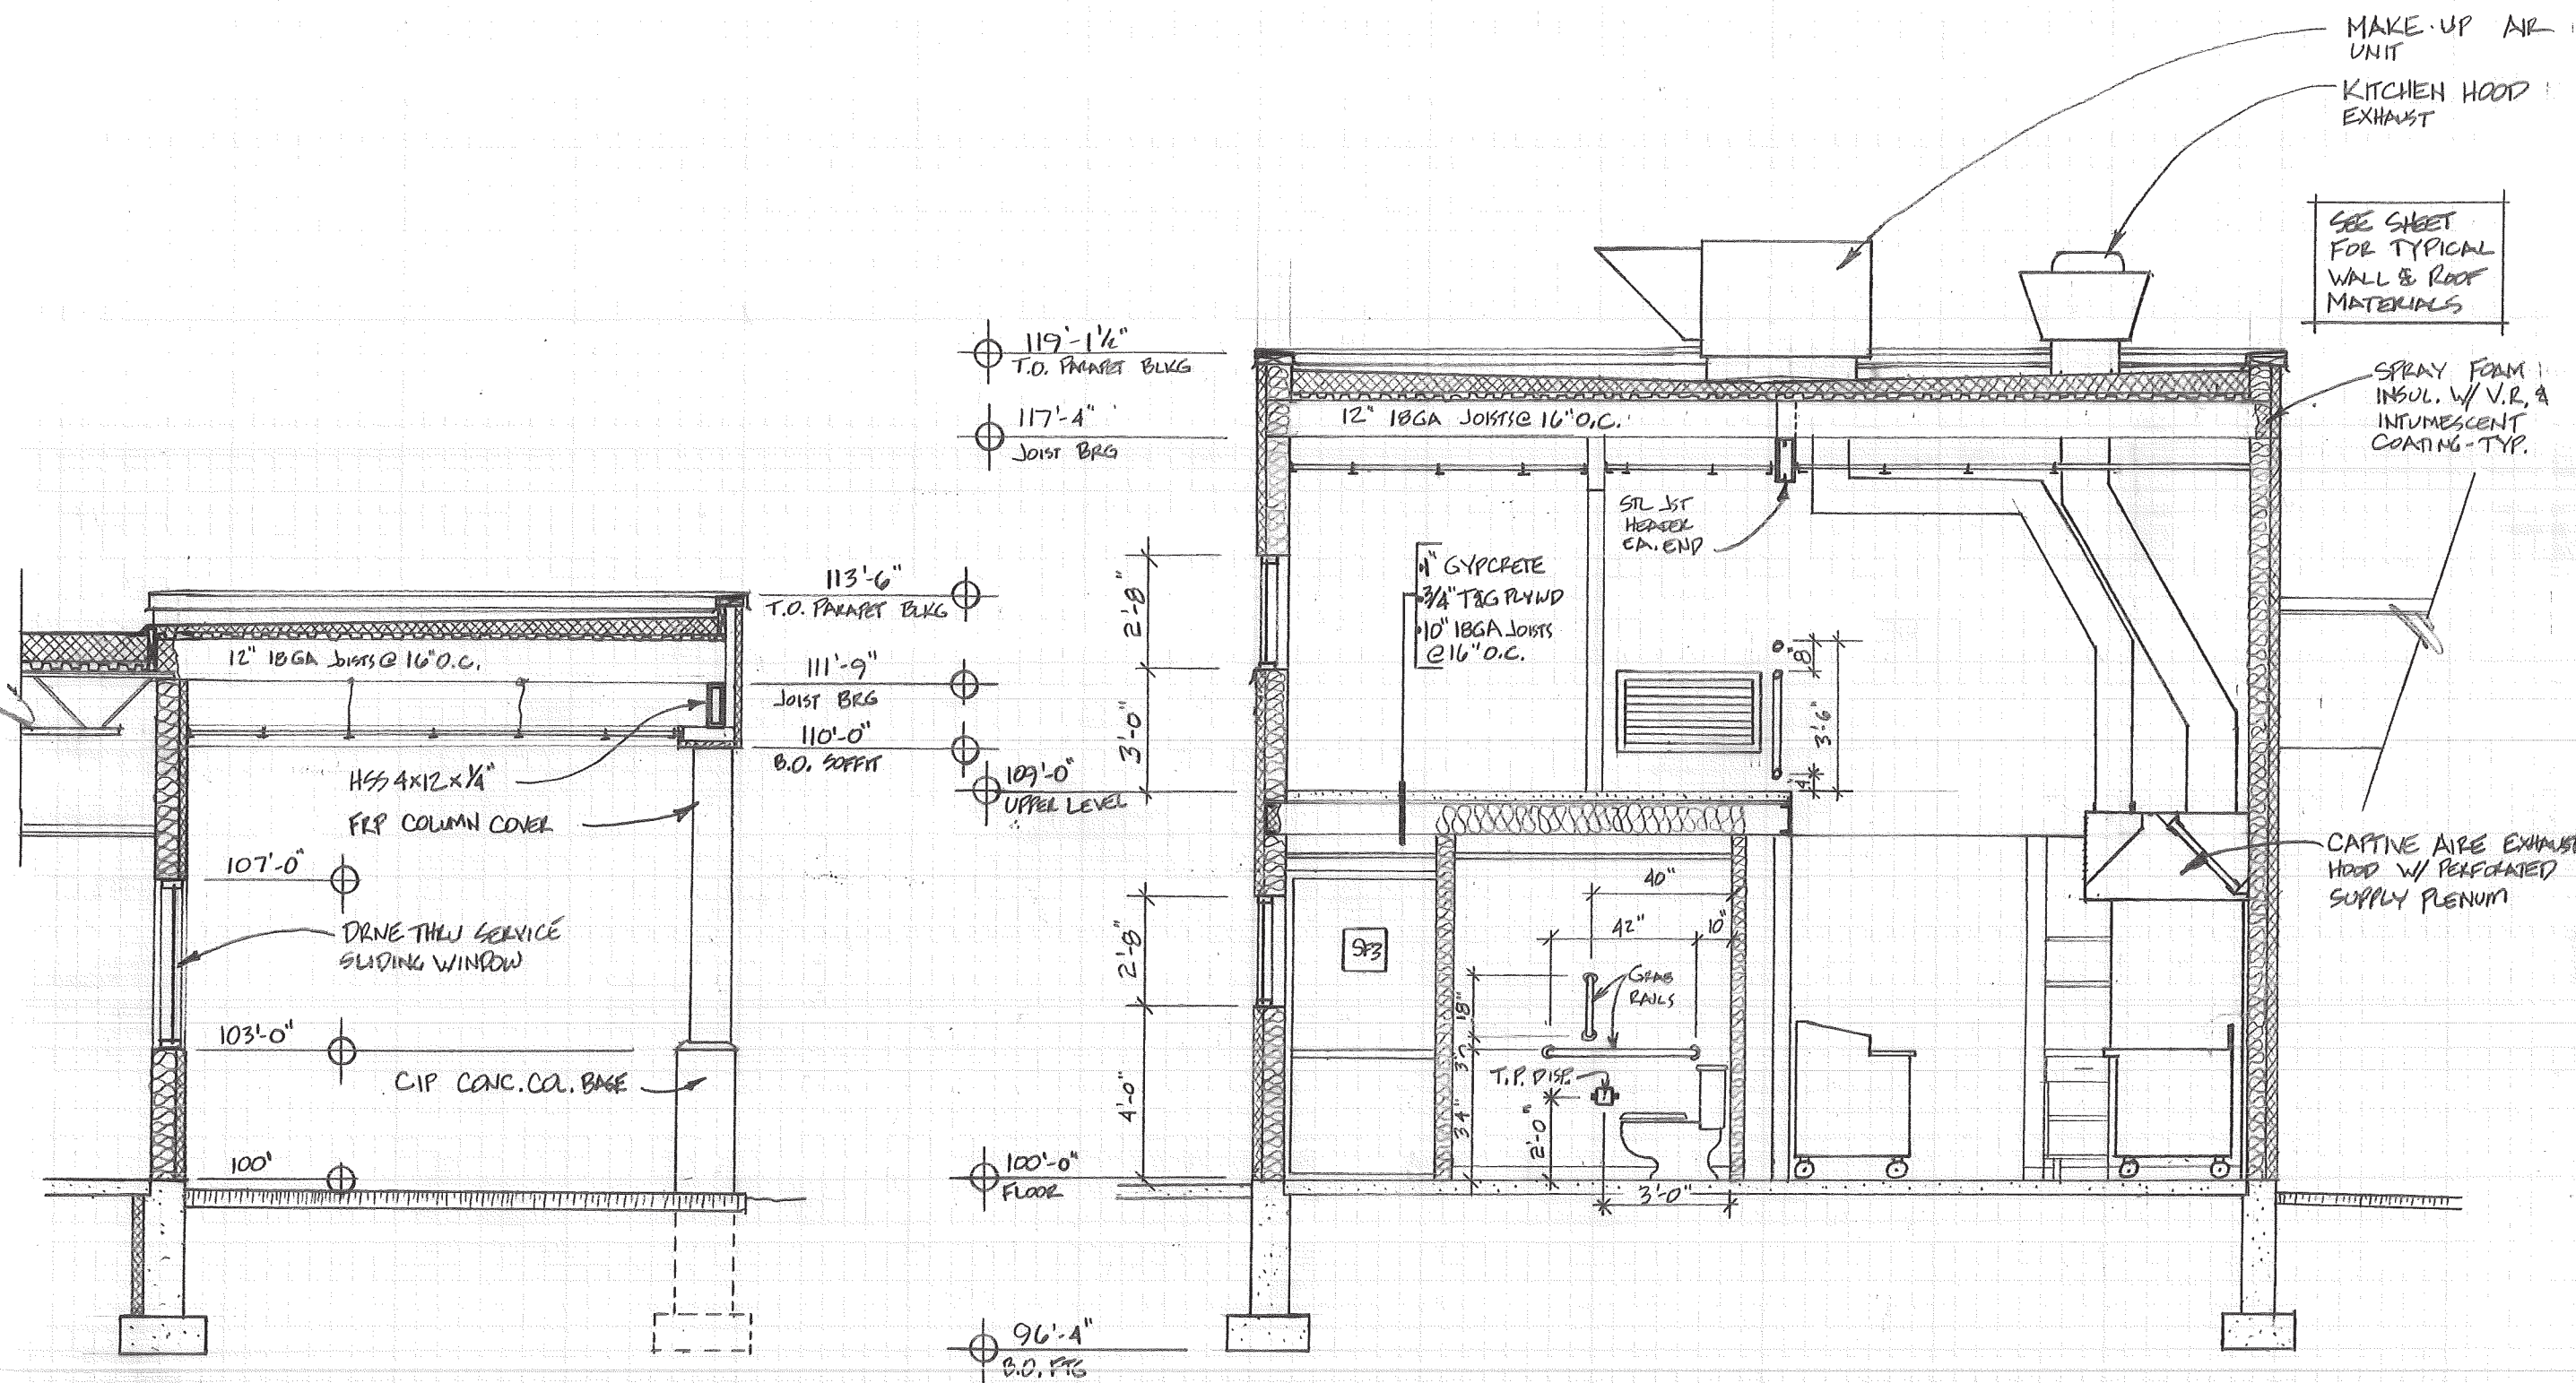

Revisions:

Building Sections

Scale: 1/4" = 1'-0"

Sammy's Submarine Sandwiches
 1234 Main Street, Glacier, MN 55199

3/4/2016

9

1 DRIVE THRU CANOPY
 1/4" = 1'-0"

2 SECTION @ KITCHEN
 1/4" = 1'-0"