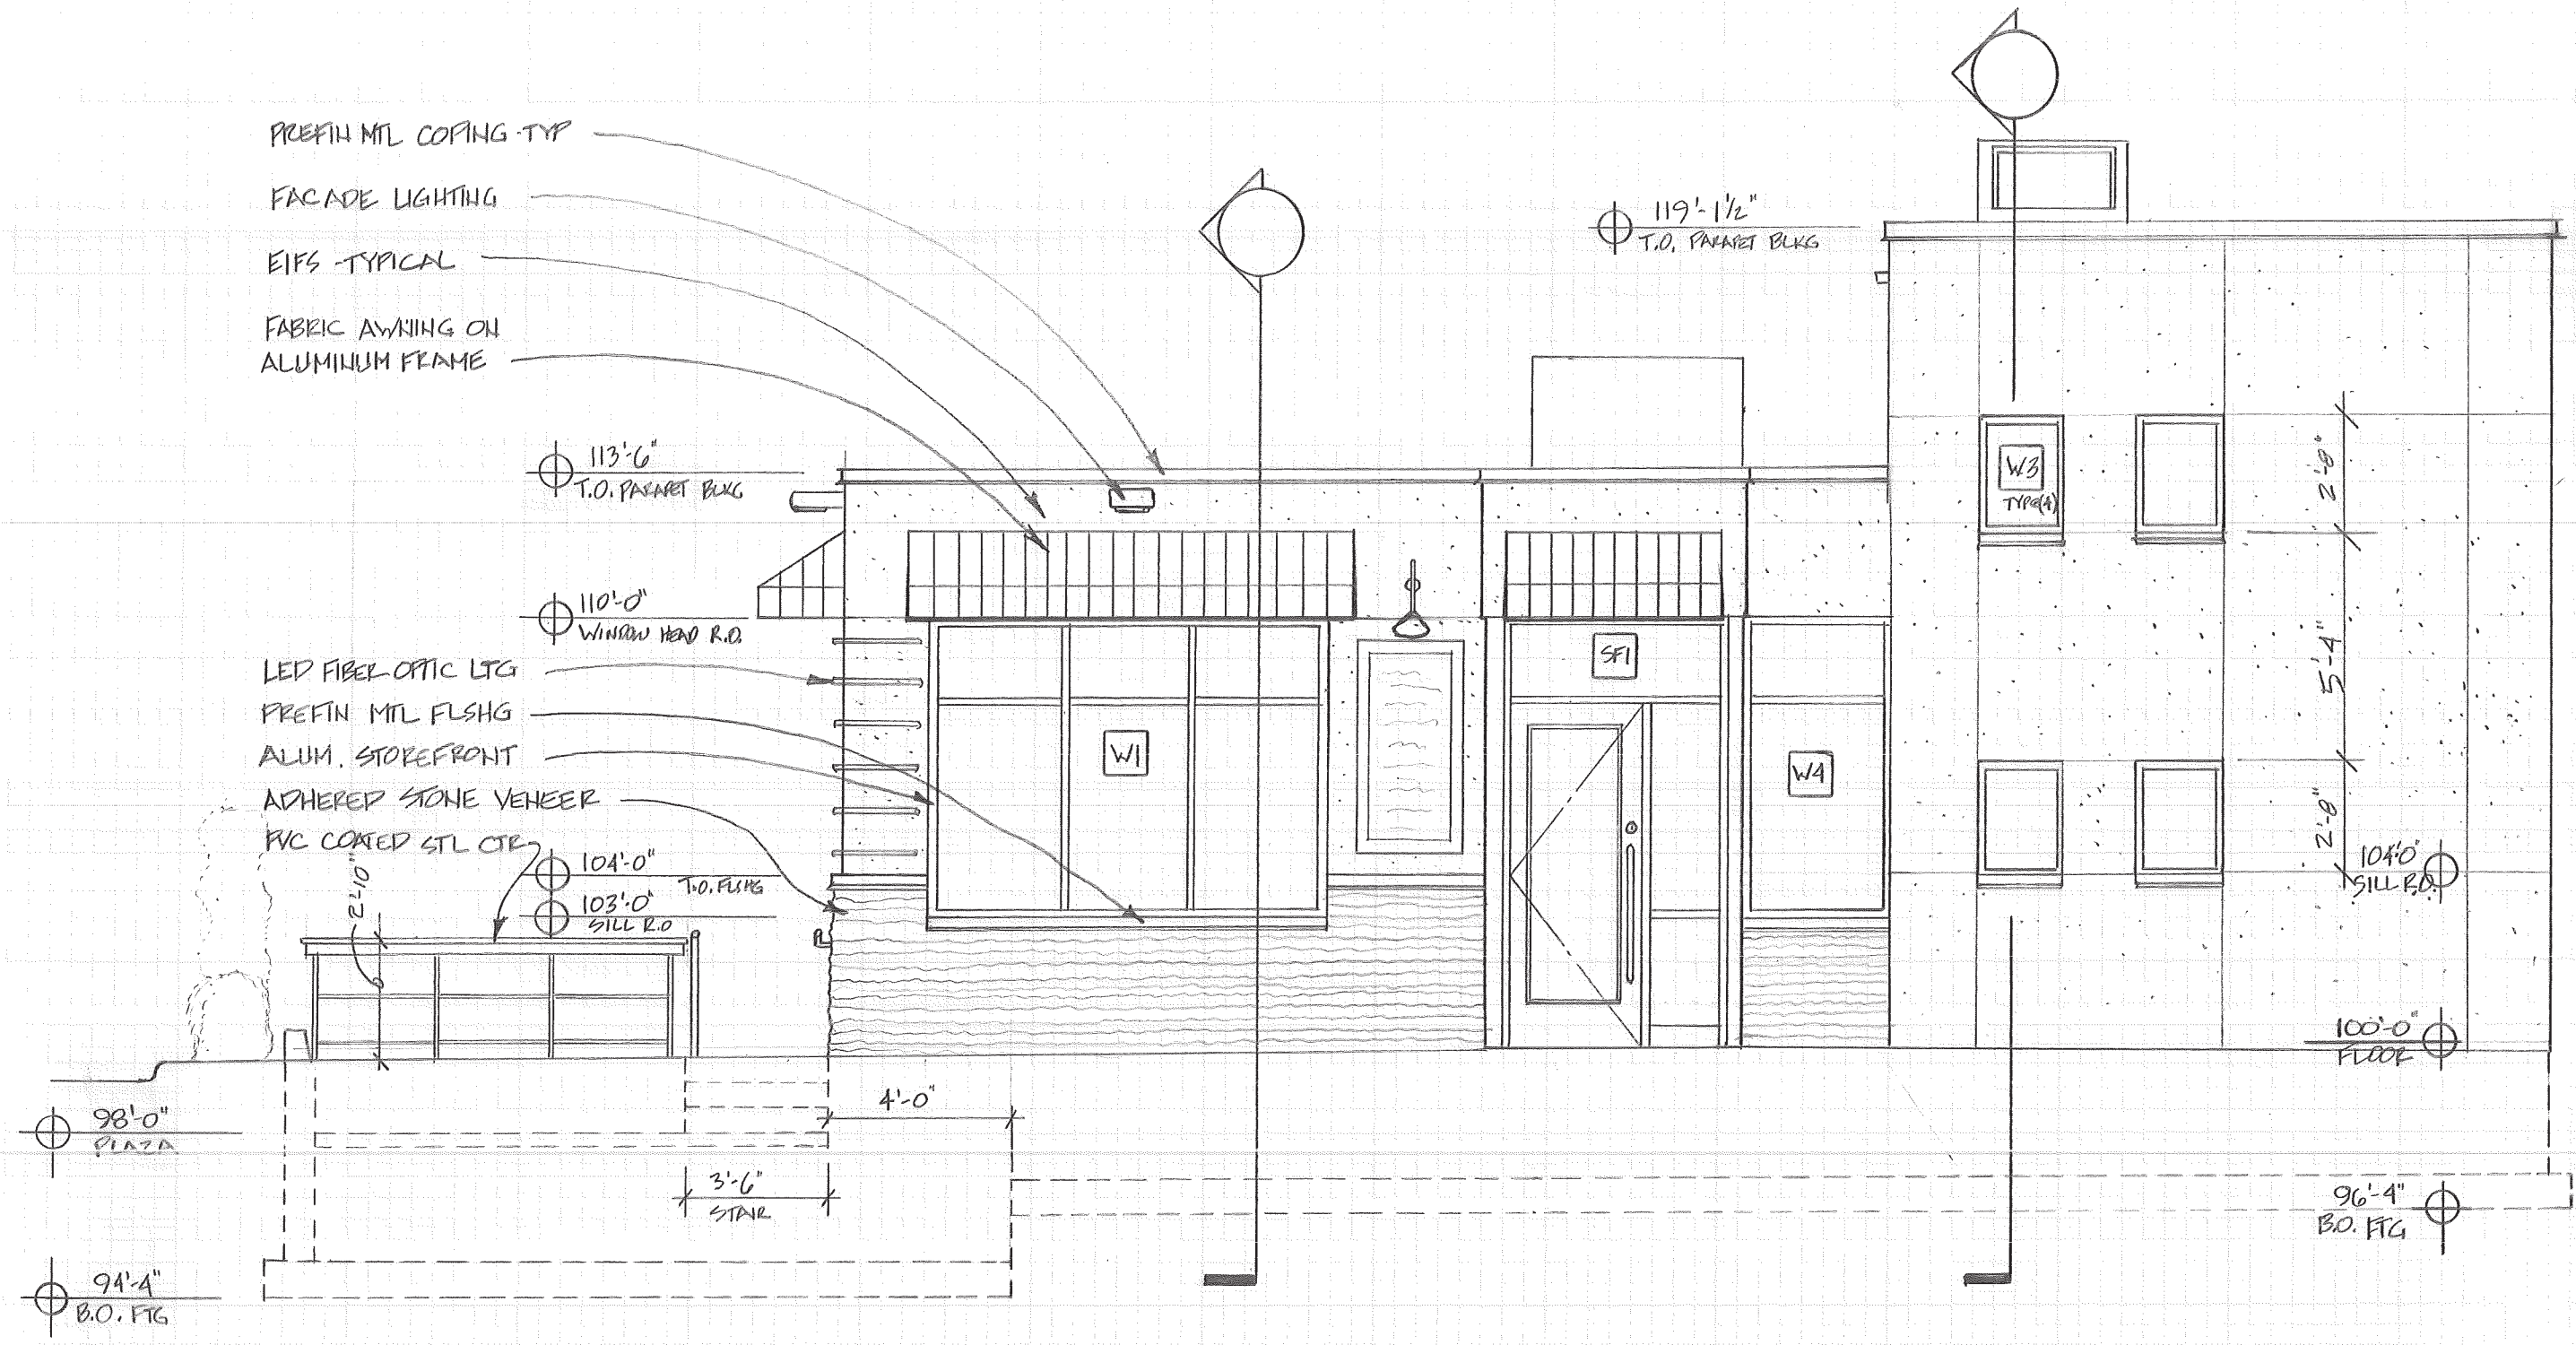

PREFIN MTL COPING - TYP  
 FACADE LIGHTING  
 EIFS - TYPICAL  
 FABRIC AWNING ON ALUMINUM FRAME

LED FIBER OPTIC LGT  
 PREFIN MTL FLSHG  
 ALUM. STOREFRONT  
 ADHERED STONE VENEER  
 PVC COATED STL CTR

**Trustworthy Builders, Inc**  
 5000 Whiteout Way, Glacier, MN 55199  
 Contact: Jan Johanneson PH: 507-234-5678  
 Email: JJ01@TrustworthyBuilders.com

Revisions:

**East Elevation**  
 Scale: 1/4" = 1'-0"  
**Sammy's Submarine Sandwiches**  
 1234 Main Street, Glacier, MN 55199