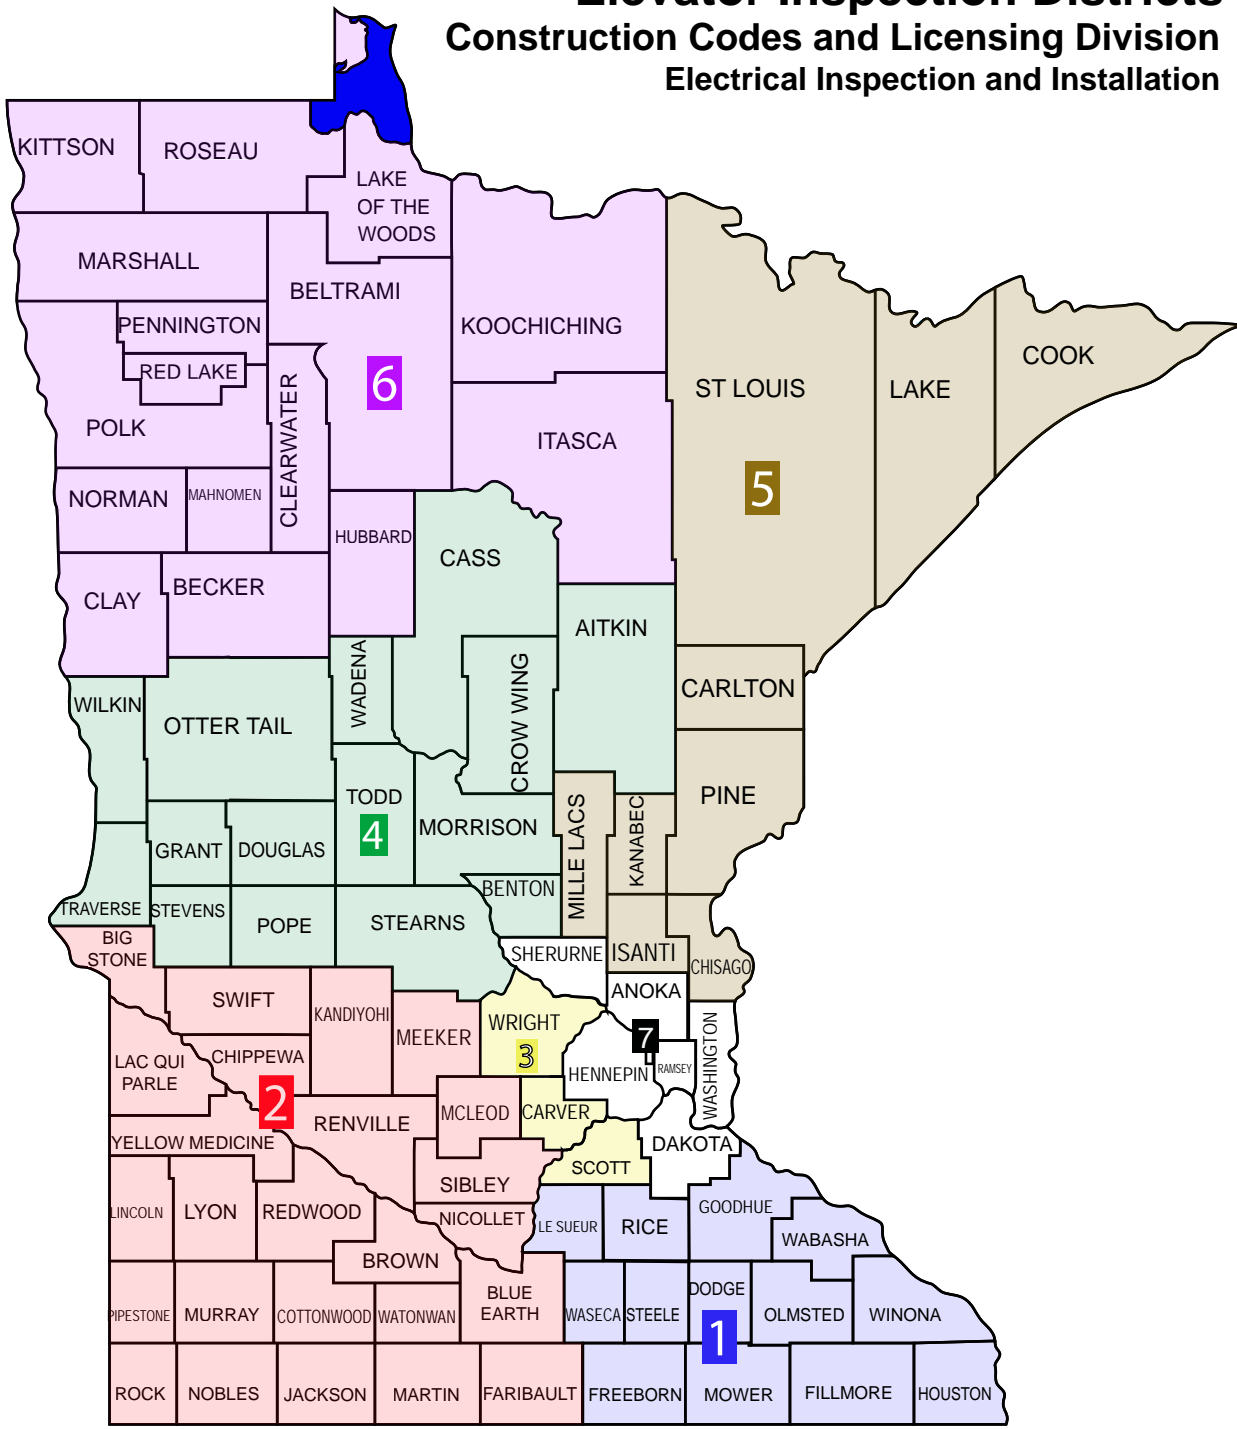

DISTRICT 1 Gary Reeves - All Inspections
Brad Underdahl - Primarily Annual Inspections
 Dodge, Fillmore, Freeborn, Goodhue, Houston, Le Sueur, Mower, Olmsted, Rice, Steele, Wabasha, Waseca and Winona.
 Gary - Phone: (507) 533-4280 E-mail: Gary.Reeves@state.mn.us
 Brad - Phone: (507) 753-2070 E-mail: Bradley.Underdahl@state.mn.us

DISTRICT 2 Kevin Grimm - All Inspections
 Big Stone, Blue Earth, Brown, Chippewa, Cottonwood, Faribault, Jackson, Kandiyohi, Lac Qui Parle, Lincoln, Lyon, Martin, McLeod, Meeker, Murray, Nicollet, Nobles, Pipestone, Redwood, Renville, Rock, Sibley, Swift, Watonwan and Yellow Medicine.
 Phone: (507) 226-6981 E-mail: Kevin.Grimm@state.mn.us

DISTRICT 5 Steve Nelson - All Inspections
 Carlton, Chisago, Cook, Isanti, Kanabec, Lake, Mille Lacs, Pine and St. Louis
 Phone: (651) 464-0956 E-mail: Steve.L.Nelson@state.mn.us

DISTRICT 6 Wolfe Clark - All Inspections
 Becker, Beltrami, Clay, Clearwater, Hubbard, Itasca, Kittson, Koochiching, Lake of the Woods, Mahnommen, Marshall, Norman, Pennington, Polk, Red Lake and Roseau.
 Phone: (218) 945-3010 E-mail: Wolfe.R.Clark@state.mn.us