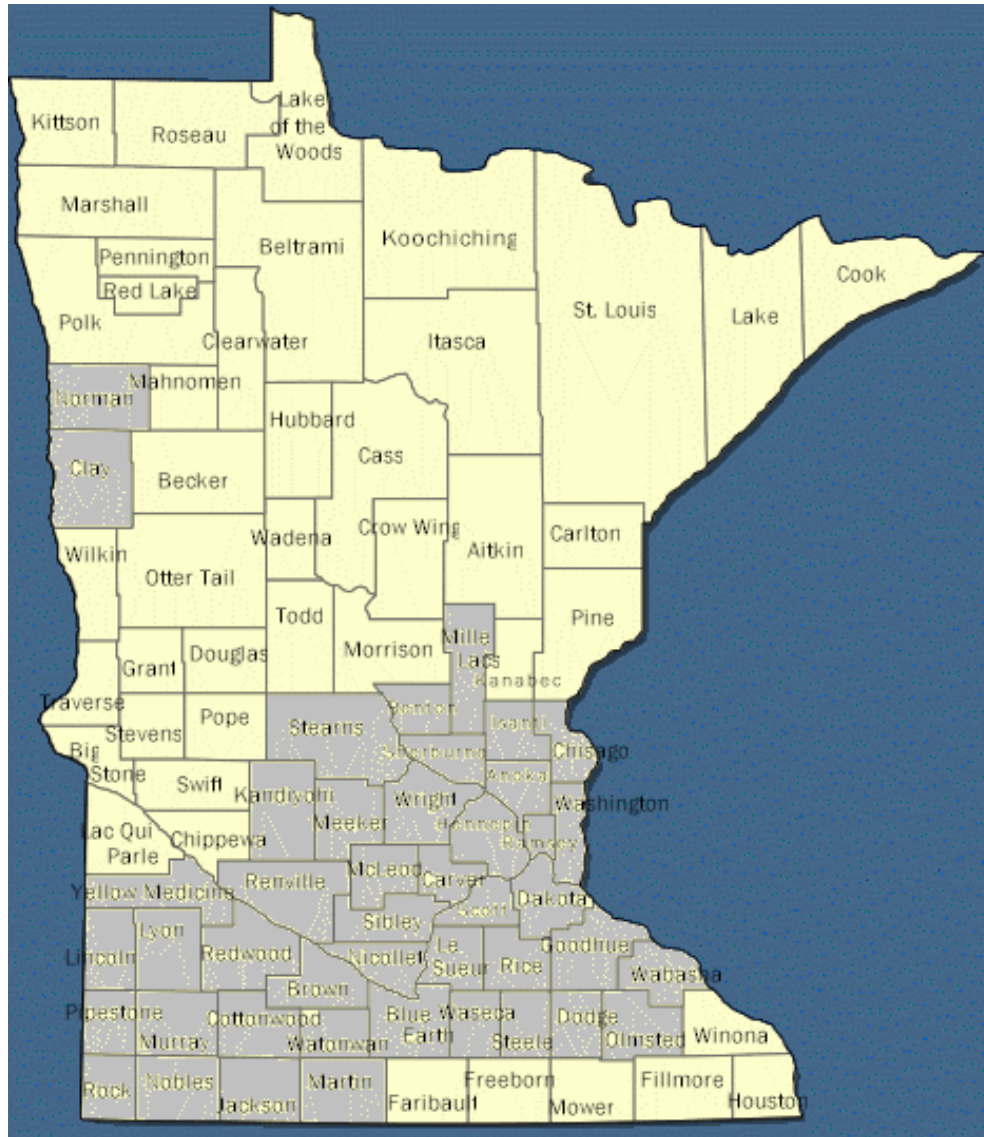

# Hail Exposure Map R903.5

**Minimum 1 hail  
day/20 years,  
Moderate Size Hail  
(1.5 – 5.0 inch)**

Counties Include:

Anoka, Benton, Blue Earth, Brown, Carver, Chippewa, Chisago, Clay, Cottonwood, Dakota, Dodge, Goodhue, Hennepin, Isanti, Jackson, Kandiyohi, Le Sueur, Lincoln, Lyon, Martin, McLeod, Meeker, Mille Lacs, Murray, Nicollet, Nobles, Norman, Olmsted, Pipestone, Ramsey, Redwood, Renville, Rice, Rock, Scott, Wabasha, Waseca, Washington, Watonwan, Wright, Yellow Medicine.